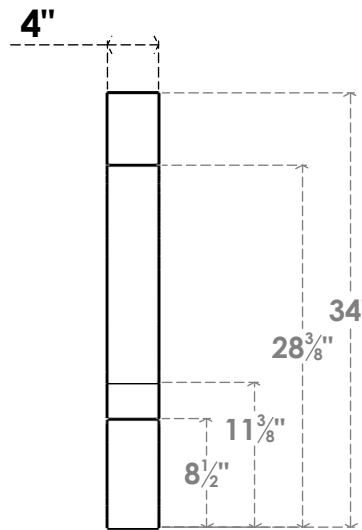

ITEM NUMBER: BRCPC040X30000X34000BOA

4"W X 30"D X 34"H BALBOA ARCHITECTURAL GRADE PVC CLOSED KNEE BRACE

SIDE PROFILE

FRONT PROFILE

ISOMETRIC

EKENA MILLWORK
2300 WEST MAIN ST.
CLARKSVILLE, TX 75426
TOLL FREE: 866-607-0453
WWW.EKENAMILLWORK.COM