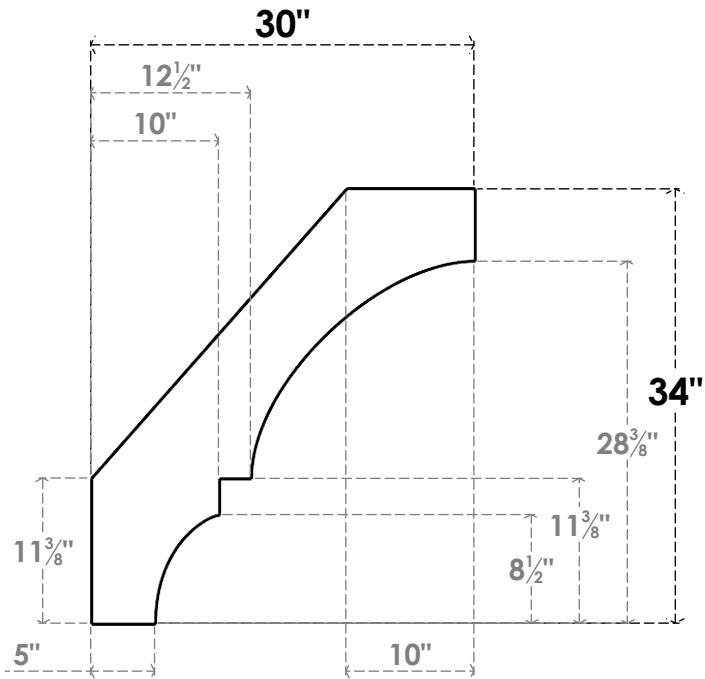

ITEM NUMBER: BRCPC040X30000X34000BOA

4"W X 30"D X 34"H BALBOA ARCHITECTURAL GRADE PVC CLOSED KNEE BRACE

SIDE PROFILE

FRONT PROFILE

ISOMETRIC

EKENA MILLWORK
2300 WEST MAIN ST.
CLARKSVILLE, TX 75426
TOLL FREE: 866-607-0453
WWW.EKENAMILLWORK.COM